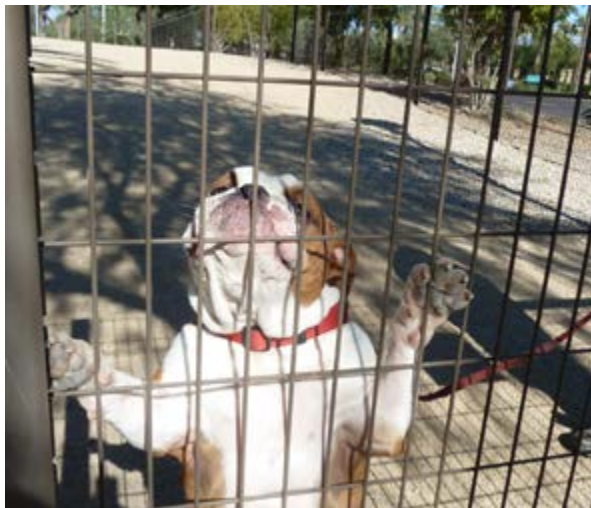

Omega II
FENCE SYSTEMS

GET A BUDGETARY PRICE IN A FLASH WITH THE **OMEGA II APP**

1 800 836-6342 | www.omegatwo.com | customerservice@omegatwo.com

S-DOG/PARK-EN01